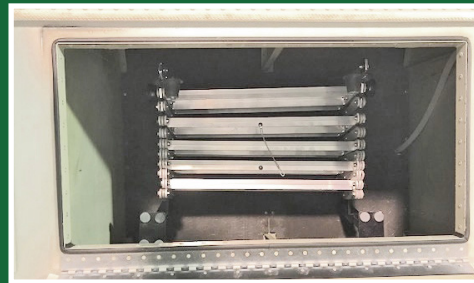

## Getting On & Off Your Amphib Floats Has Never Been Easier

Our all-new Easy Way Amphib Steps provide a safe, sturdy, natural way to walk on and off your amphibious floats.

Made of 100% lightweight aircraft-grade aluminum and stainless steel, these collapsible steps are easily stowed in the float locker.

## Fast, Easy Installation

In five minutes, you can retrieve the steps from the well, unfold them, drop the top brackets into the two plug holes on the float, and simply walk off your aircraft. Just like walking down your stairs at home!

## Details & Specifications

6-Inches Deep by 20-Inches Wide

Easily Collapsible For Storage

Durable, Rustproof Aluminum & Stainless Steel

Non-Slip Treads For Sure Footing

Handrail For Increased Safety & Stability